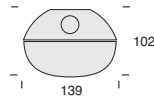

	Single Lamp	T8 lamps	T5 lamps	Weight
1280mm		WP14HFL – 1x36w	WP128L – 1x28w	1.85kg
			WP154L – 1x54w	1.85kg
1580mm		WP15HFL – 1x58w	WP135L – 1x35w	2.20kg
			WP149L – 1x49w	2.20kg

Photometric Data: Please contact Fluorel Lighting

	Twin Lamp	T8 lamps	T5 lamps	Weight
1280mm		WP24HFL – 2x36w	WP228L - 2x28w	2.75kg
			WP254L – 2x54w	2.75kg
1580mm		WP25HFL – 2x58w	WP235L – 2x35w	3.25kg
			WP249L – 2x49w	3.25kg

Photometric Data: Please contact Fluorel Lighting