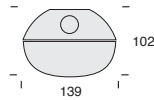

Single Lamp	T8 lamps	T5 lamps	Weight
1280mm	WP14HFL – 1x36w	WP128L – 1x28w	1.85kg
		WP154L – 1x54w	1.85kg
1580mm	WP15HFL – 1x58w	WP135L – 1x35w	2.20kg
		WP149L – 1x49w	2.20kg

Photometric Data: Please contact Fluorel Lighting

Twin Lamp	T8 lamps	T5 lamps	Weight
1280mm	WP24HFL – 2x36w	WP228L – 2x28w	2.75kg
		WP254L – 2x54w	2.75kg
1580mm	WP25HFL – 2x58w	WP235L – 2x35w	3.25kg
		WP249L – 2x49w	3.25kg

Photometric Data: Please contact Fluorel Lighting