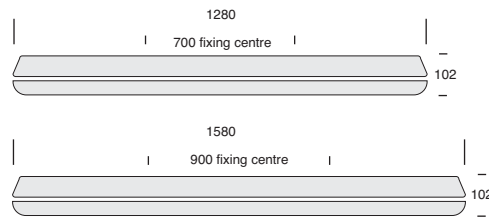

Fluorel

Designed for use where IP65 protection is required, this robust luminaire consists of a light grey polycarbonate body with integral gasket and smooth clips securing a clear moulded polycarbonate prismatic diffuser. The smooth wipe clean design make this ideal for food preparation areas, breweries and laboratories as well as car parks, plant rooms and other industrial areas.

	Single Lamp	T8 lamps	T5 lamps	Weight
1280mm		WP14HFL – 1x36w	WP128L – 1x28w	1.85kg
			WP154L – 1x54w	1.85kg
1580mm		WP15HFL – 1x58w	WP135L – 1x35w	2.20kg
			WP149L – 1x49w	2.20kg

Photometric Data: Please contact Fluorel Lighting

	Twin Lamp	T8 lamps	T5 lamps	Weight
1280mm		WP24HFL – 2x36w	WP228L - 2x28w	2.75kg
			WP254L – 2x54w	2.75kg
1580mm		WP25HFL – 2x58w	WP235L – 2x35w	3.25kg
			WP249L – 2x49w	3.25kg

Photometric Data: Please contact Fluorel Lighting