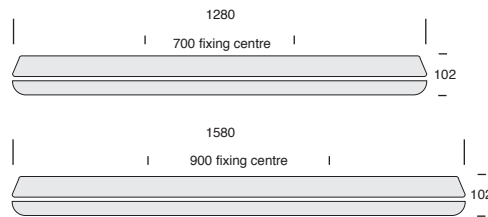

Single Lamp	T8 lamps	T5 lamps	Weight
1280mm	WP14HFL – 1x36w	WP128L – 1x28w	1.85kg
		WP154L – 1x54w	1.85kg
1580mm	WP15HFL – 1x58w	WP135L – 1x35w	2.20kg
		WP149L – 1x49w	2.20kg

Photometric Data: Please contact Fluorel Lighting

Twin Lamp	T8 lamps	T5 lamps	Weight
1280mm	WP24HFL – 2x36w	WP228L – 2x28w	2.75kg
		WP254L – 2x54w	2.75kg
1580mm	WP25HFL – 2x58w	WP235L – 2x35w	3.25kg
		WP249L – 2x49w	3.25kg

Photometric Data: Please contact Fluorel Lighting