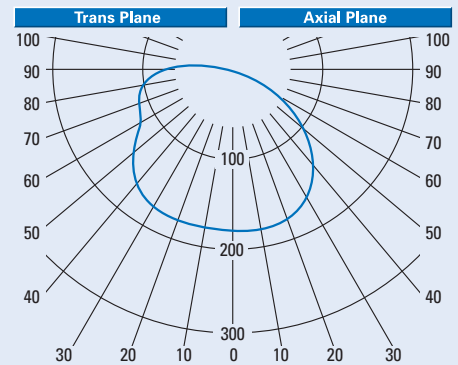

Twin / Triple Lamp

Product	Description	Dimension	Weight	Fixing Holes Inter-Axis
S22HFL	2 x 2' 18w HF	665x195x65mm	1.82kg	510 x 130mm
S24HFL	2 x 4' 36w HF	1270x195x65mm	2.92kg	810 x 130mm
S34HFL	3 x 4' 36w HF	1270x295x65mm	4.67kg	900 x 200mm
S25HFL	2 x 5' 58w HF	1570x195x65mm	3.32kg	960 x 130mm