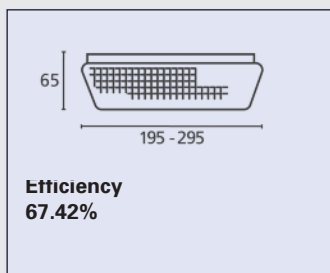

Twin / Triple Lamp

Product	Description	Dimension	Weight	Fixing Holes Inter-Axis
S22HFL	2 x 2' 18w HF	665x195x65mm	1.82kg	510 x 130mm
S24HFL	2 x 4' 36w HF	1270x195x65mm	2.92kg	810 x 130mm
S34HFL	3 x 4' 36w HF	1270x295x65mm	4.67kg	900 x 200mm
S25HFL	2 x 5' 58w HF	1570x195x65mm	3.32kg	960 x 130mm