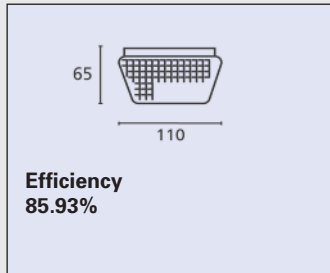

### Single Lamp

Product	Description	Dimension	Weight	Fixing Holes Inter-Axis
S12HFL	1 x 2' 18w HF	665x110x65mm	1.26kg	450mm
S14HFL	1 x 4' 36w HF	1270x110x65mm	1.89kg	750mm
S15HFL	1 x 5' 58w HF	1570x110x65mm	2.24kg	900mm