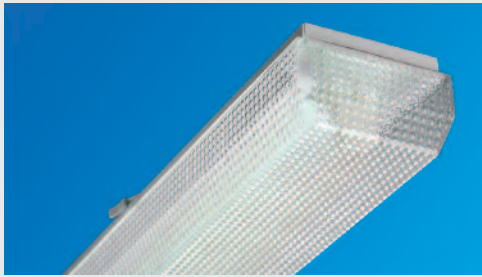

S Series

Shallow surface luminaires

With clear prismatic methacrylic controller with 'turn to lock' clip fixing. Digital dimming also available. Change HFL with HFDDL on Catalogue No. 3hr duration emergency pack available. Add /EMG as suffix. 3hr duration self test emergency pack available. Add /STEMG as suffix.

Single Lamp

Product	Description	Dimension	Weight	Fixing Holes Inter-Axis
S12HFL	1 x 2' 18w HF	665x110x65mm	1.26kg	450mm
S14HFL	1 x 4' 36w HF	1270x110x65mm	1.89kg	750mm
S15HFL	1 x 5' 58w HF	1570x110x65mm	2.24kg	900mm