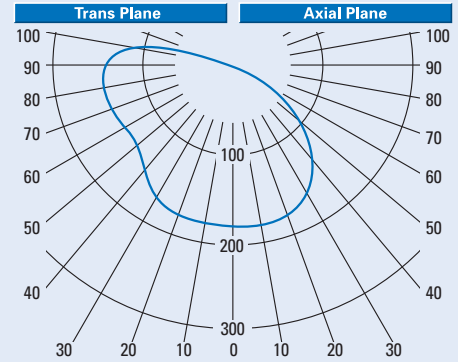

### Single Lamp

Product	Description	Dimension	Weight	Fixing Holes Inter-Axis
S12HFL	1 x 2' 18w HF	665x110x65mm	1.26kg	450mm
S14HFL	1 x 4' 36w HF	1270x110x65mm	1.89kg	750mm
S15HFL	1 x 5' 58w HF	1570x110x65mm	2.24kg	900mm