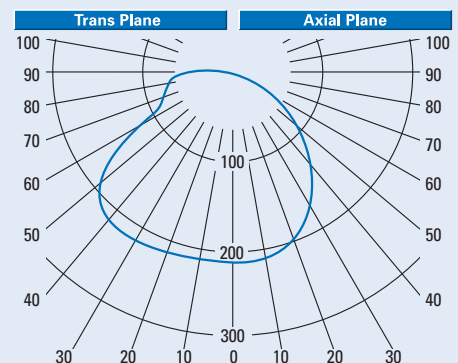

Quad Lamp

Product	Description	Dimension	Weight	Fixing Holes Inter-Axis
S42HFL	4 x 2' 18w HF	665x665x65mm	4.90kg	385 x 410mm

Fluorel Lighting Limited
Designers and manufacturers of lighting fittings

Unit 3, 2-8 Roebuck Road,
Hainault, Essex IG6 3UE.
Tel +44(0)8458 643 643 Fax +44(0)20 8506 1792
info@fluorel.co.uk www.fluorel.co.uk

Fluorel Lighting
Lighting for a brighter future

Fluorel Lighting Limited has a policy of continuous development and in the interest of clients, reserves the right to change specifications or design and to supply products which may differ from those described and illustrated without notice and without liability.