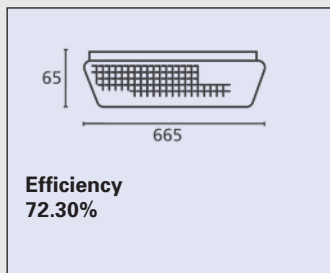

Quad Lamp

Product	Description	Dimension	Weight	Fixing Holes Inter-Axis
S42HFL	4 x 2' 18w HF	665x665x65mm	4.90kg	385 x 410mm

Fluorel Lighting Limited
Designers and manufacturers of lighting fittings

Unit 3, 2-8 Roebuck Road,
Hainault, Essex IG6 3UE.
Tel +44(0)8458 643 643 Fax +44(0)20 8506 1792
info@fluorel.co.uk www.fluorel.co.uk

Fluorel Lighting
Lighting for a brighter future

Fluorel Lighting Limited has a policy of continuous development and in the interest of clients, reserves the right to change specifications or design and to supply products which may differ from those described and illustrated without notice and without liability.