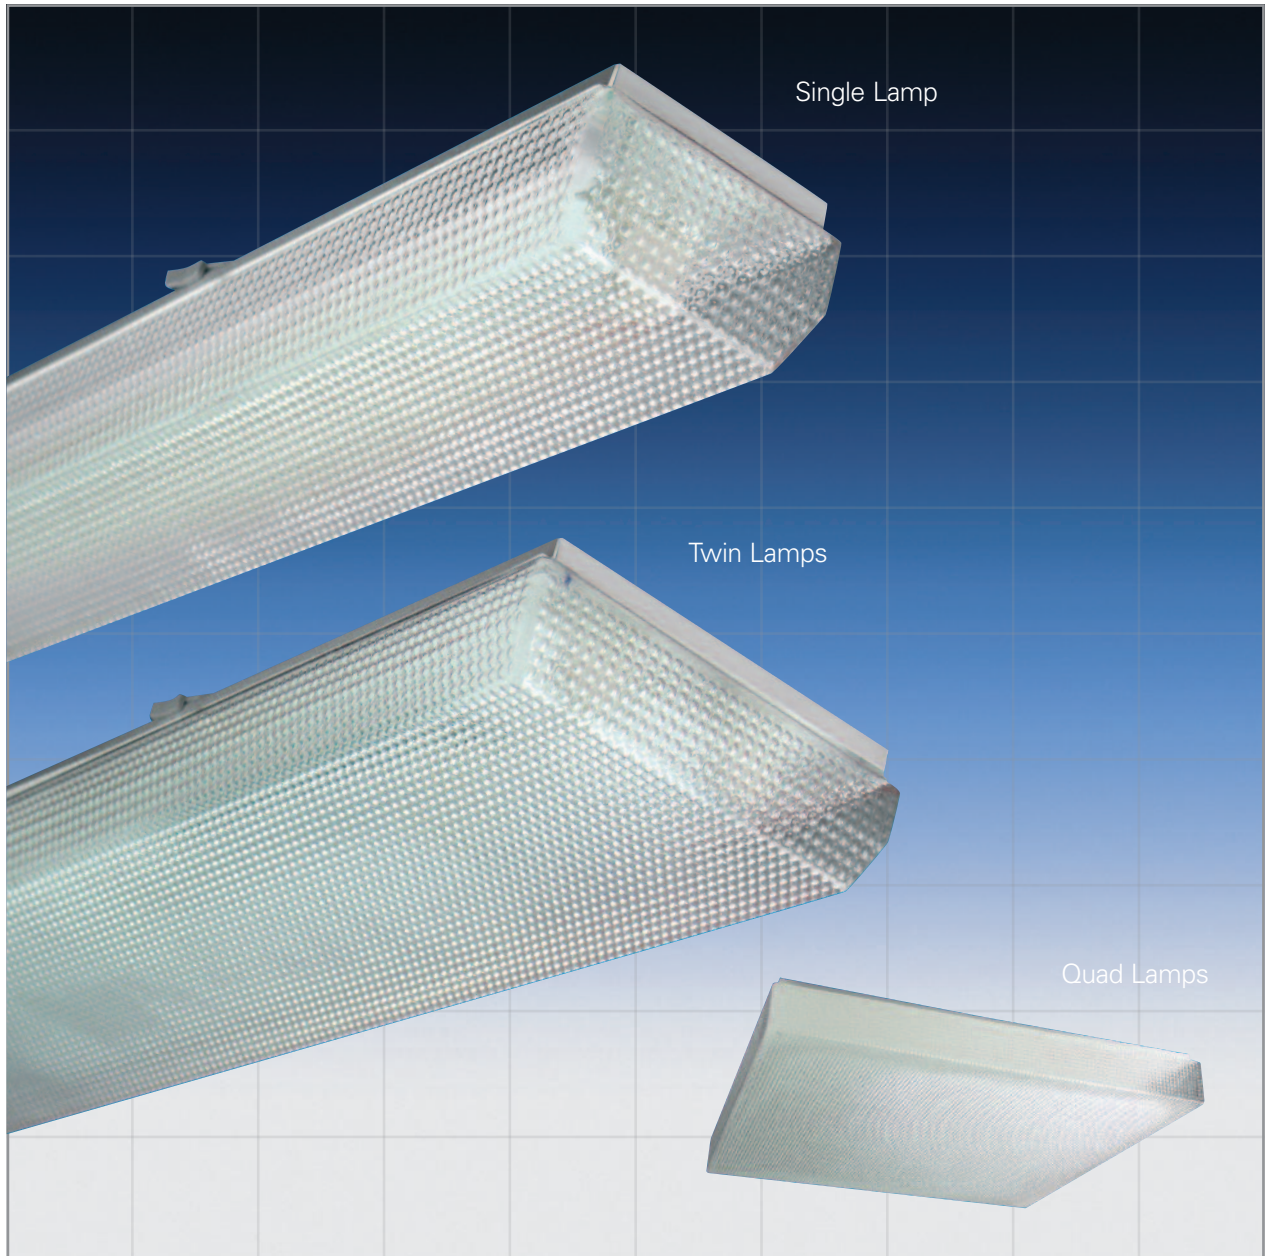

# S Series

[www.fluorel.co.uk/products/surface.htm](http://www.fluorel.co.uk/products/surface.htm)

**S  
Series**

FM 02266

11/11

**Shallow surface  
mounted with  
single, twin, triple or  
quad lamp options**

### Single Lamp

Product	Description	Dimension	Weight	Fixing Holes Inter-Axis
S12HFL	1 x 2' 18w HF	665x110x65mm	1.26kg	450mm
S14HFL	1 x 4' 36w HF	1270x110x65mm	1.89kg	750mm
S15HFL	1 x 5' 58w HF	1570x110x65mm	2.24kg	900mm