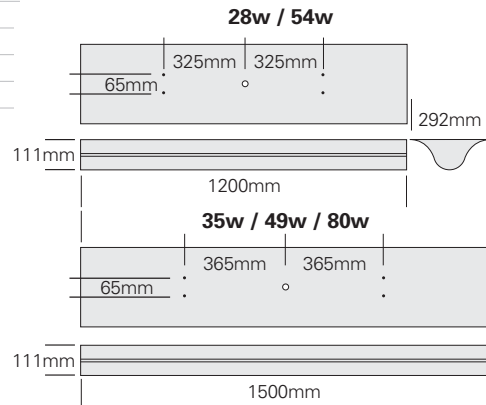

M5O	lamp type
M5O128L	1 x 28w T5
M5O228L	2 x 28w T5
M5O154L	1 x 54w T5
M5O254L	2 x 54w T5
M5O135L	1 x 35w T5
M5O235L	2 x 35w T5
M5O149L	1 x 49w T5
M5O249L	2 x 49w T5
M5O180L	1 x 80w T5
M5O280L	2 x 80w T5

Dimming and Emergency Lighting options

Digital dimming versions available – replace the last “L” in the required part number with “DDL” e.g. M5O280DDL.
Integral emergency conversions are available for all sizes shown. Add suffix /EMG for 3hr duration and suffix /STEMG for self test option. STEMG not available in 80w.

Surface mounted direct / indirect linear luminaire with clear polycarbonate extruded diffuser with internal prisms to provide controlled low glare cut-off appearance with excellent light transmission whilst still providing ceiling and side lighting.