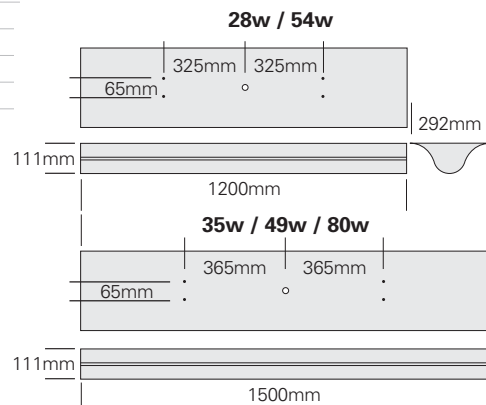

M5M	lamp type
M5C128L	1 x 28w T5
M5C228L	2 x 28w T5
M5C154L	1 x 54w T5
M5C254L	2 x 54w T5
M5C135L	1 x 35w T5
M5C235L	2 x 35w T5
M5C149L	1 x 49w T5
M5C249L	2 x 49w T5
M5C180L	1 x 80w T5
M5C280L	2 x 80w T5