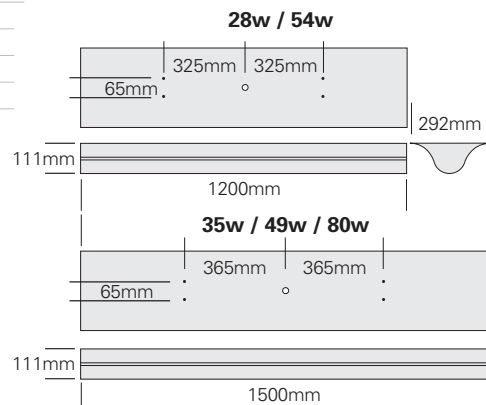

M5M	lamp type
M5M128L	1 x 28w T5
M5M228L	2 x 28w T5
M5M154L	1 x 54w T5
M5M254L	2 x 54w T5
M5M135L	1 x 35w T5
M5M235L	2 x 35w T5
M5M149L	1 x 49w T5
M5M249L	2 x 49w T5
M5M180L	1 x 80w T5
M5M280L	2 x 80w T5