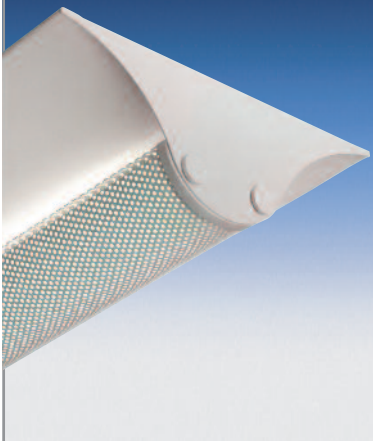

Surface mounted direct / indirect linear luminaire with low glare wedge louvre controller to give well controlled downward light component with defined cut-off. Provides significant ceiling and side light distribution aiding LG7 compliance.

M5L

M5L	lamp type
M5L128L	1 x 28w T5
M5L228L	2 x 28w T5
M5L154L	1 x 54w T5
M5L254L	2 x 54w T5
M5L135L	1 x 35w T5
M5L235L	2 x 35w T5
M5L149L	1 x 49w T5
M5L249L	2 x 49w T5
M5L180L	1 x 80w T5
M5L280L	2 x 80w T5

Dimming and Emergency Lighting options

Digital dimming versions available – replace the last “L” in the required part number with “DDL” e.g. M5L280DDL.
Integral emergency conversions are available for all sizes shown. Add suffix /EMG for 3hr duration and suffix /STEMG for self test option. STEMG not available in 80w.

Surface mounted direct/indirect luminaire with white perforated steel mesh gondola giving mellow diffused downwards light whilst still providing ceiling and wall illumination.

M5M

M5M	lamp type
M5M128L	1 x 28w T5
M5M228L	2 x 28w T5
M5M154L	1 x 54w T5
M5M254L	2 x 54w T5
M5M135L	1 x 35w T5
M5M235L	2 x 35w T5
M5M149L	1 x 49w T5
M5M249L	2 x 49w T5
M5M180L	1 x 80w T5
M5M280L	2 x 80w T5

Dimming and Emergency Lighting options

Digital dimming versions available – replace the last “L” in the required part number with “DDL” e.g. M5M280DDL.
Integral emergency conversions are available for all sizes shown. Add suffix /EMG for 3hr duration and suffix /STEMG for self test option. STEMG not available in 80w.