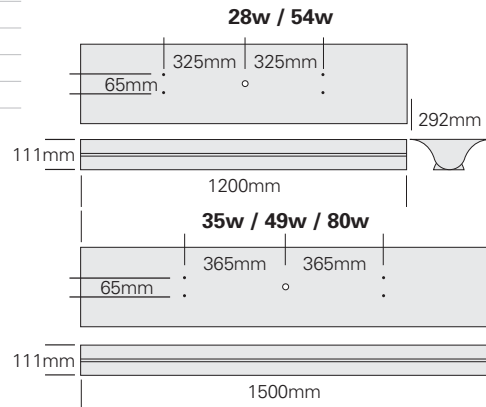

M5L	lamp type
M5L128L	1 x 28w T5
M5L228L	2 x 28w T5
M5L154L	1 x 54w T5
M5L254L	2 x 54w T5
M5L135L	1 x 35w T5
M5L235L	2 x 35w T5
M5L149L	1 x 49w T5
M5L249L	2 x 49w T5
M5L180L	1 x 80w T5
M5L280L	2 x 80w T5

Dimming and Emergency Lighting options

Digital dimming versions available – replace the last “L” in the required part number with “DDL” e.g. M5L280DDL.
Integral emergency conversions are available for all sizes shown. Add suffix /EMG for 3hr duration and suffix /STEMG for self test option. STEMG not available in 80w.

Surface mounted direct/indirect luminaire with white perforated steel mesh gondola giving mellow diffused downwards light whilst still providing ceiling and wall illumination.