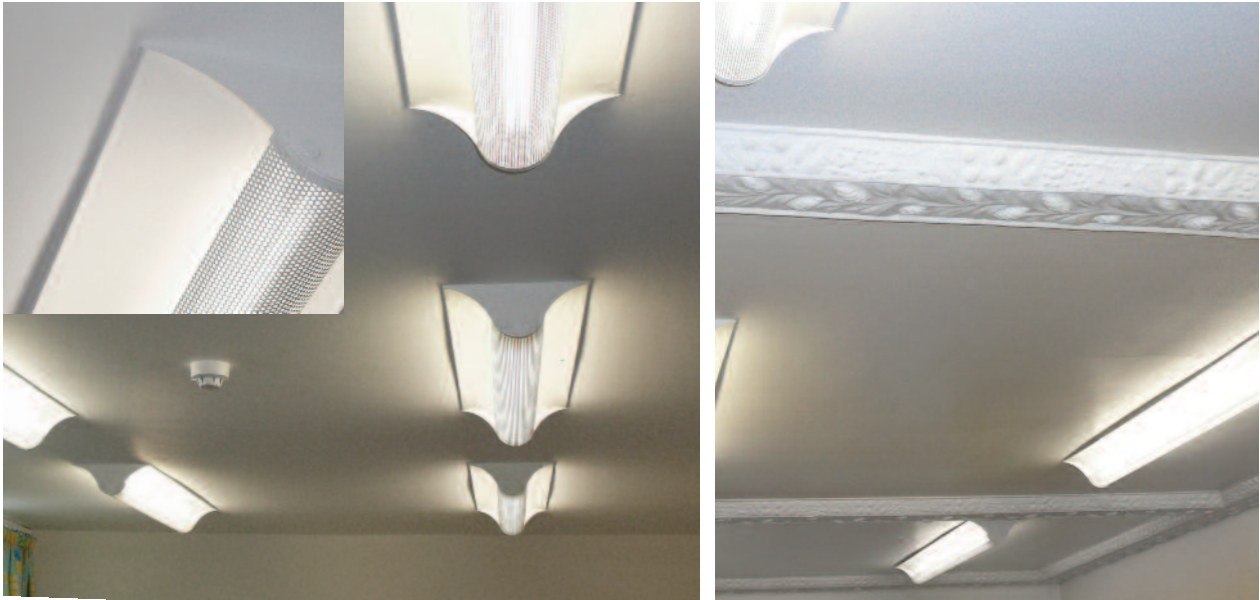

M5 Series

www.fluorel.co.uk/products/surface.htm

M5 Series highlights

- 1200mm and 1500mm nominal lengths. Lengths to suit shorter T5 lamps can be manufactured to special order. Contact Fluorel sales department.
- Single or twin lamp configuration in the same body profile
- Integral emergency conversion of 1200mm and 1500mm lengths. Remote mounting for shorter lengths
- Self test available
- A ceiling spacer skirt is available where installation is required over surface conduit or junction boxes.
  Order separately - 1200mm length part number SCM512
  1500mm length part number SCM515
- Outstanding optical performance - up to 95% LOR
- Aids designers comply with LG7 requirements
- Supplied with lamps

Fluorel Lighting Limited
Designers and manufacturers
of lighting fittings

Unit 3, 2-8 Roebuck Road,
Hainault, Essex IG6 3UE.
Tel +44(0)8458 643 643 Fax +44(0)20 8506 1792
info@fluorel.co.uk www.fluorel.co.uk

FluorelLighting
Lighting for a brighter future

Fluorel Lighting Limited has a policy of continuous development and in the interest of clients, reserves the right to change specifications or design and to supply products which may differ from those described and illustrated without notice and without liability.

T5 WattMiser™