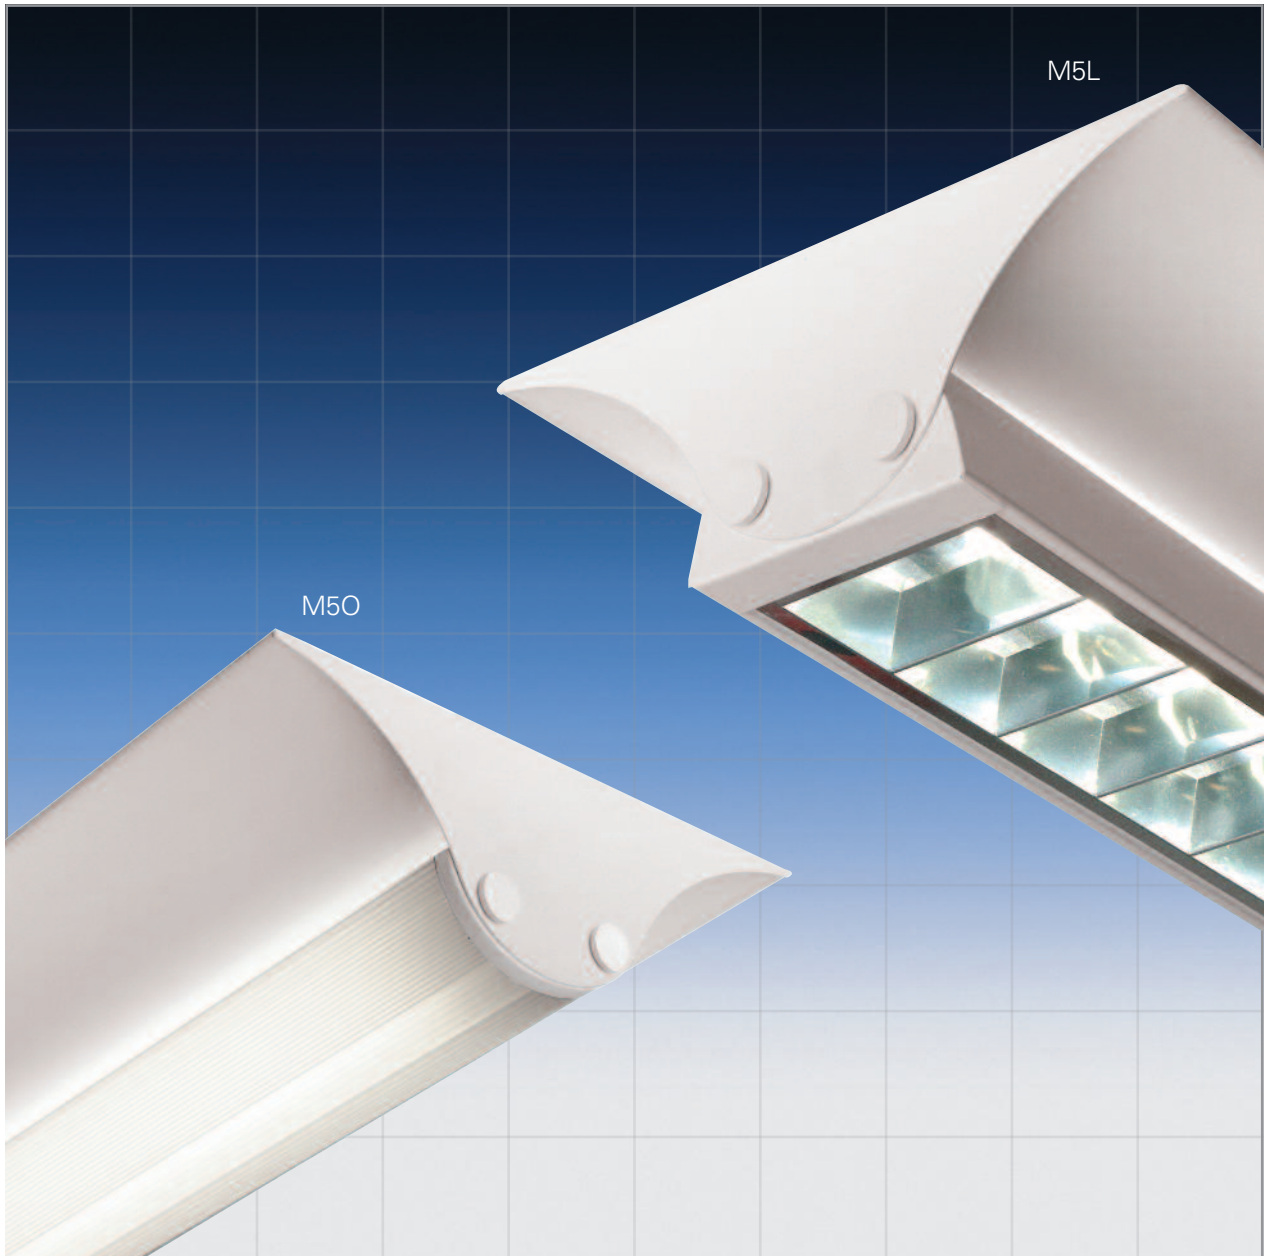

# M5 Series

[www.fluorel.co.uk/products/surface.htm](http://www.fluorel.co.uk/products/surface.htm)

**M5  
Series**

11/11

- Shallow surface direct/indirect luminaire
- T5 single or twin lamp options
- Aids designers to achieve LG7 compliance
- Integral emergency options
- Dimmable options
- Various controller options
- Excellent optical efficiency - up to 95% LOR
- Supplied with lamps

**Fluorel**Lighting  
Lighting for a brighter future

**Fluorel Lighting is a leading supplier  
of innovative energy efficient lighting**

Surface mounted direct / indirect linear luminaire with low glare wedge louvre controller to give well controlled downward light component with defined cut-off. Provides significant ceiling and side light distribution aiding LG7 compliance.

Surface mounted direct/indirect luminaire with white perforated steel mesh gondola giving mellow diffused downwards light whilst still providing ceiling and wall illumination.

Surface mounted direct / indirect linear luminaire with frosted polycarbonate extruded diffuser offering even light transmission with feature lighting appearance while still providing ceiling and side light distribution.