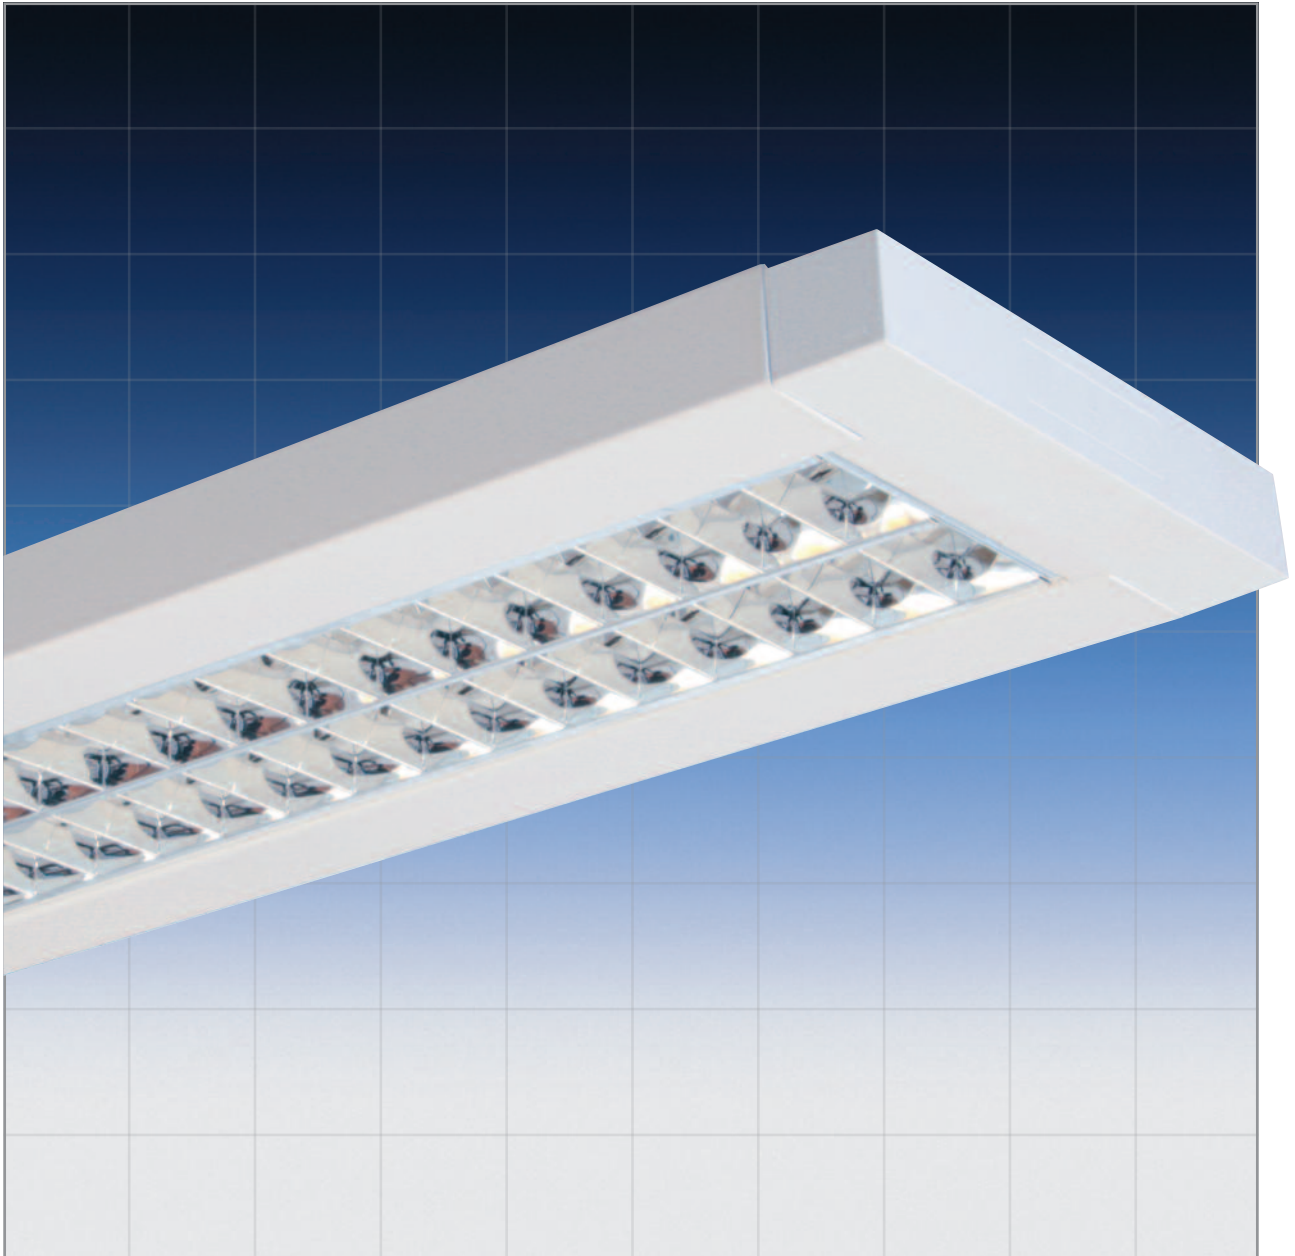

K Series

www.fluorel.co.uk/products/surface.htm

**K
Series**

11/11

- Ultra-slim body profile
- Surface mounted or suspended
- Direct/indirect when suspended
- Twin T5 lamps – 1200mm/1500mm
- Stainless steel wire suspension sets
- Individual or continuous mounting
- Dimmable options
- Integral emergency options
- Integral intelligent lighting control available

FluorelLighting
Lighting for a brighter future

**Fluorel Lighting is a leading supplier
of innovative energy efficient lighting**

A versatile super slim surface or suspended luminaire in white epoxy coated steel with ABS end caps that is suitable for offices, meeting rooms, schools and similar applications. Uplighting is provided when the luminaires are suspended thus aiding designers to comply with LG7 applications. Downward light is controlled by low glare specular wedge louvres.

Part No	Lamps
KL228L	2x28w T5
KL254L	2x54w T5
KL235L	2x35w T5
KL249L	2x49w T5
KL280L (available to special order)	2x80w T5
KSUS	Suspension Set

Photometric Data: Please contact Fluorel Lighting

Emergency and Lighting options

Stainless Steel Wire Suspension Set

Suspension (KSUS) set comprises of two adjustable stainless steel wires with fixings. A counter weight is included to install within the luminaire.

- Integral intelligent lighting control sensors available
- Stainless steel wire suspension set.
- Supplied c/w T5 colour 840 lamps
- Photometric data available on request.