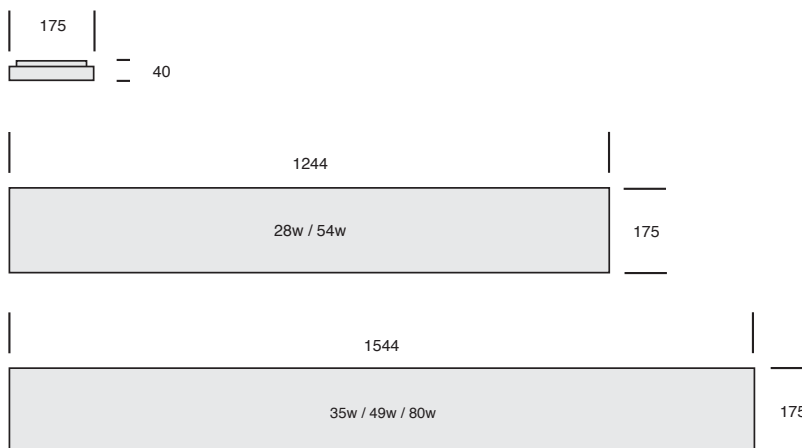

K Series

www.fluorel.co.uk/products/surface.htm

**K
Series**

11/11

- Ultra-slim body profile
- Surface mounted or suspended
- Direct/indirect when suspended
- Twin T5 lamps – 1200mm/1500mm
- Stainless steel wire suspension sets
- Individual or continuous mounting
- Dimmable options
- Integral emergency options
- Integral intelligent lighting control available

Part No	Lamps
KL228L	2x28w T5
KL254L	2x54w T5
KL235L	2x35w T5
KL249L	2x49w T5
KL280L (available to special order)	2x80w T5
KSUS	Suspension Set

Photometric Data: Please contact Fluorel Lighting

Emergency and Lighting options