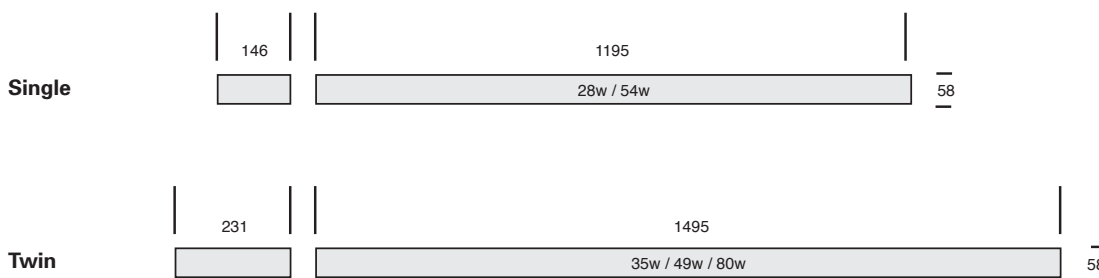

Emergency and Lighting options

Digital dimming versions available – replace the last “L” in required part number with “DDL” when ordering. Integral emergency conversions are available – add suffix “/EMG” for 3hr duration and “/STEMG” for self test option when ordering.

Fluorel Lighting Limited
Designers and manufacturers
of lighting fittings

Unit 3, 2-8 Roebuck Road,
Hainault, Essex IG6 3UE.
Tel +44(0)8458 643 643 Fax +44(0)20 8506 1792
info@fluorel.co.uk www.fluorel.co.uk