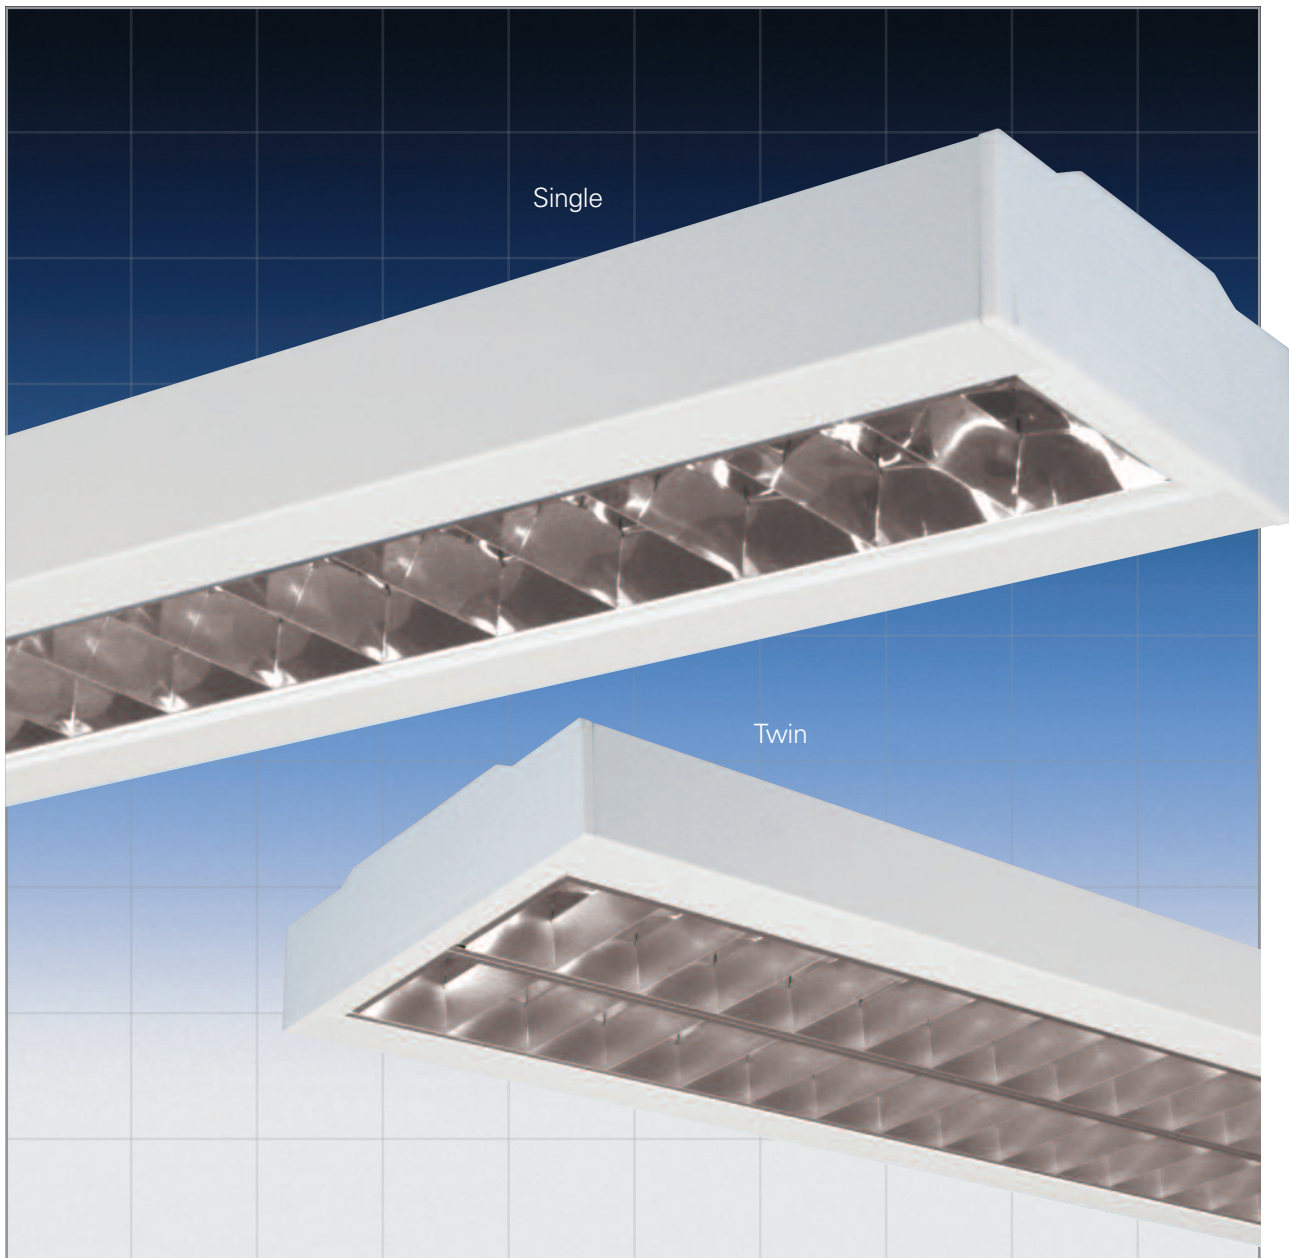

# F5 Series

[www.fluorel.co.uk/products/surface.htm](http://www.fluorel.co.uk/products/surface.htm)

**F5  
Series**

11/11

- Slim stylish body profile
- Surface mounted or suspended
- Individual or continuous mounting
- Single or twin T5 lamps – 1200mm / 1500mm
- Four T5 lamps for modular applications – 600mm
- Stainless steel wire suspension sets
- Dimmable options
- Integral emergency options

**Fluorel**Lighting  
Lighting for a brighter future

**Fluorel Lighting is a leading supplier  
of innovative energy efficient lighting**

A versatile slim profile surface or suspended luminaire in white epoxy coated steel suitable for a wide variety of applications. Can be surface mounted or suspended on stainless steel wire suspensions and can also be continuously mounted. Downward light is controlled by low glare mirror finish or satin finish wedge louvres.

**F5 single/four lamp** Supplied c/w T5 colour 840 lamps

Part No	T5 lamps	Part No	T5 lamps
<b>Mirror Louvre</b>		<b>Satin louvre</b>	
F5L128L	1X28W T5	F5X128L	1X28W T5
F5L154L	1X54W T5	F5X154L	1X54W T5
F5L135L	1X35W T5	F5X135L	1X35W T5
F5L149L	1X49W T5	F5X149L	1X49W T5
F5L180L	1X80W T5	F5X180L	1X80W T5
F5L414L	4X14W T5	F5X414L	4X14W T5
F5L424L	4X24W T5	F5X424L	4X24W T5