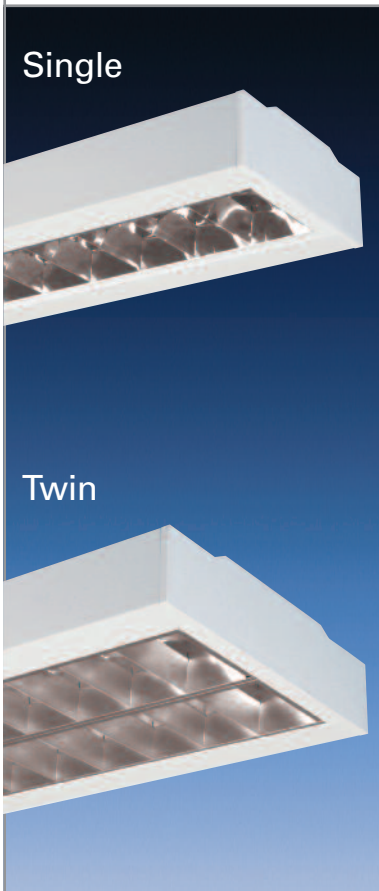

# F5 Series

[www.fluorel.co.uk/products/surface.htm](http://www.fluorel.co.uk/products/surface.htm)

**F5  
Series**

11/11

- Slim stylish body profile
- Surface mounted or suspended
- Individual or continuous mounting
- Single or twin T5 lamps – 1200mm / 1500mm
- Four T5 lamps for modular applications – 600mm
- Stainless steel wire suspension sets
- Dimmable options
- Integral emergency options

**Fluorel**Lighting  
Lighting for a brighter future

**Fluorel Lighting is a leading supplier  
of innovative energy efficient lighting**

A versatile slim profile surface or suspended luminaire in white epoxy coated steel suitable for a wide variety of applications. Can be surface mounted or suspended on stainless steel wire suspensions and can also be continuously mounted. Downward light is controlled by low glare mirror finish or satin finish wedge louvres.

**F5 single/four lamp** Supplied c/w T5 colour 840 lamps

Part No	T5 lamps	Part No	T5 lamps
<b>Mirror Louvre</b>		<b>Satin louvre</b>	
F5L128L	1X28W T5	F5X128L	1X28W T5
F5L154L	1X54W T5	F5X154L	1X54W T5
F5L135L	1X35W T5	F5X135L	1X35W T5
F5L149L	1X49W T5	F5X149L	1X49W T5
F5L180L	1X80W T5	F5X180L	1X80W T5
F5L414L	4X14W T5	F5X414L	4X14W T5
F5L424L	4X24W T5	F5X424L	4X24W T5

Photometric Data: Please contact Fluorel Lighting

**F5 twin lamp** Supplied c/w T5 colour 840 lamps

Part No	T5 lamps	Part No	T5 lamps
<b>Mirror Louvre</b>		<b>Satin louvre</b>	
F5L228L	2X28W T5	F5X228L	2X28W T5
F5L254L	2X54W T5	F5X254L	2X54W T5
F5L235L	2X35W T5	F5X235L	2X35W T5
F5L249L	2X49W T5	F5X249L	2X49W T5
F5L280L	2X80W T5	F5X280L	2X80W T5